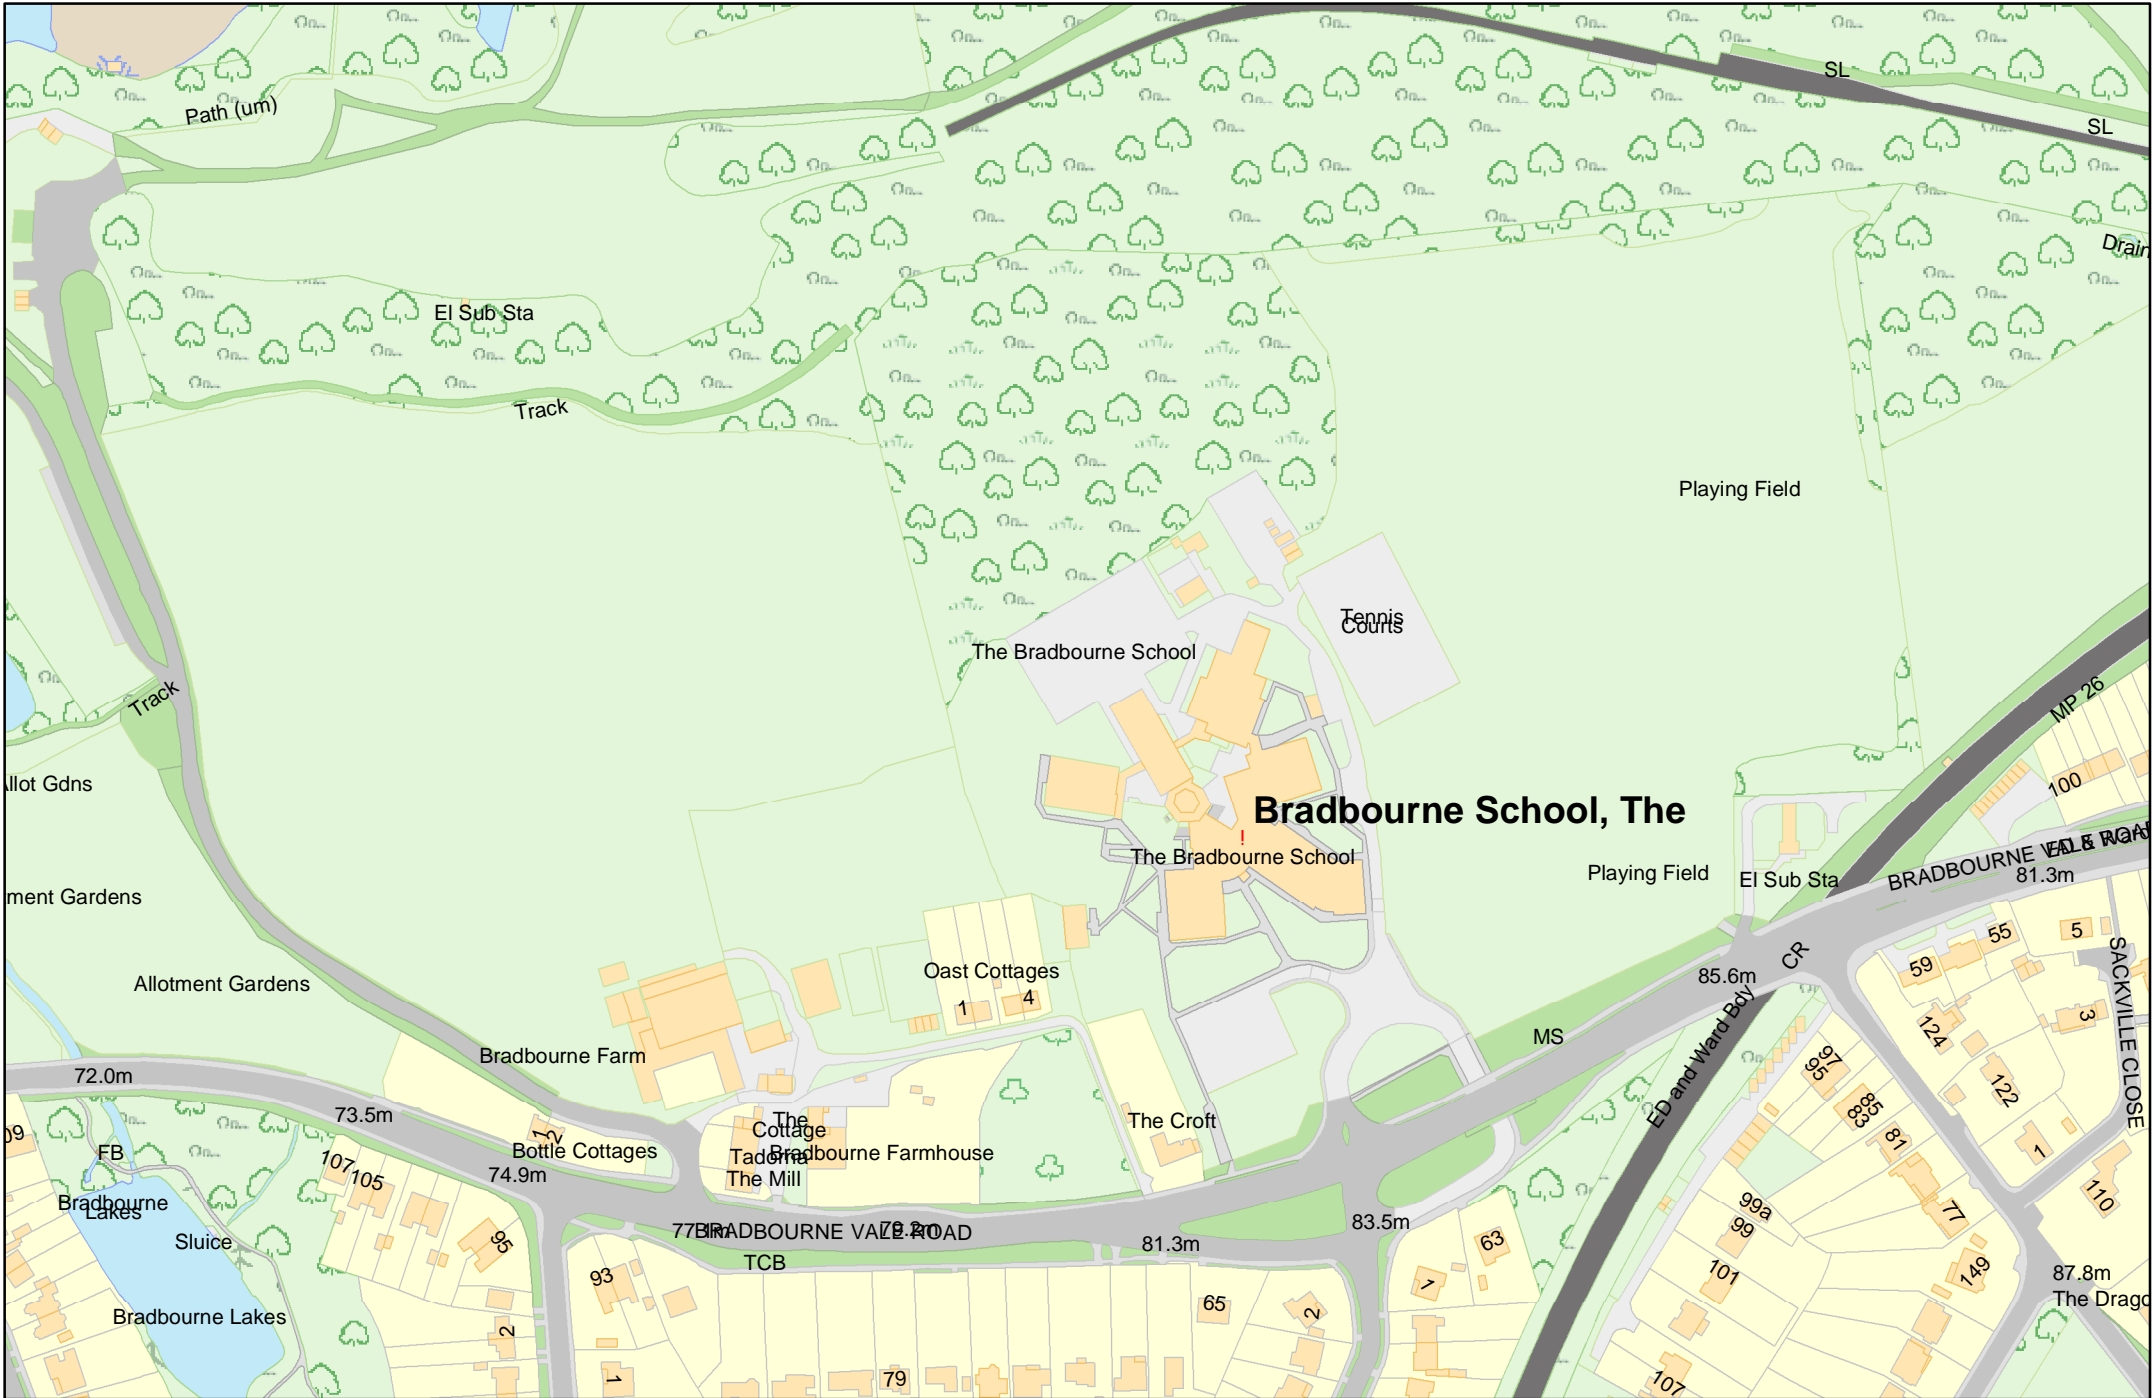

# Site map of Bradbourne School, Sevenoaks

Based upon the Ordnance Survey mapping with the permission of the Controller of Her Majesty's Stationery Office (C) Crown Copyright. Unauthorised reproduction infringes Crown Copyright and may lead to prosecution or civil proceedings. Kent County Council licence No. 100019238. October 30th, 2008